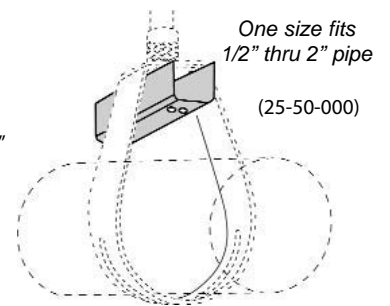

# SWIVEL RING HANGERS

Material: Steel

Standard Finish: Zinc Plated

Service: Designed for suspending insulated pipe (with lining) or non-insulated pipe allowing for vertical adjustment.

Ordering: Specify part number and finish.

For Copper Pipe  
Rubber lining

Advantages:

- Corrosion resistant
- Vibration control
- Sound insulation
- Won't slip out

Felt Lined

Hanger Inserts

25-50-021: 1/2" to 4"

25-50-022: 5" to 8"

Surge Clip

Zinc plated carbon steel

One size fits  
1/2" thru 2" pipe

(25-50-000)

IPS	ZINC PLATED IPS ITEM #	ROD SIZE	MAX. REC. LOAD LBS.	STANDARD CROSS REFERENCE		
				NIBCO TOLCO*	ERICO*	COOPER B-LINE*
1/2"	25-50-008	3/8	400	021151	1000050EG	B3170NF-1/2
3/4"	25-50-009	3/8	400	021168	1000075EG	B3170NF-3/4
1"	25-50-010	3/8	400	021175	1000100EG	B3170NF-1
1-1/4"	25-50-011	3/8	400	021182	1000125EG	B3170NF-1-1/4
1-1/2"	25-50-012	3/8	400	021199	1000250EG	B3170NF-1-1/2
2"	25-50-013	3/8	400	021205	1000200EG	B3170NF-2
2-1/2"	25-50-014	3/8	600	021212	1150250EG	B3170NF-2-1/2
3"	25-50-015	3/8	600	021229	1150300EG	B3170NF-3
4"	25-50-016	3/8	1000	021243	1150350EG	B3170NF-4
5"	25-50-017	3/8	1250	021250	1150400EG	B3170NF-5
6"	25-50-018	1/2	1220	021267	1150450EG	B3170NF-6
8"	25-50-019	1/2	1250	021274	1150500EG	B3170NF-8