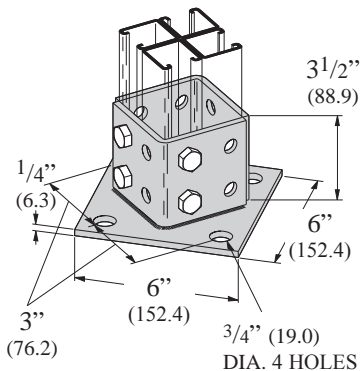

P570A POST BASE FOR FOUR CHANNEL COMBINATIONS

•Standard finishes: ZN, GRN