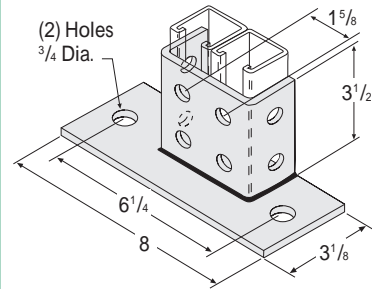

P281FL POST BASE

•Standard finishes: ZN, GRN