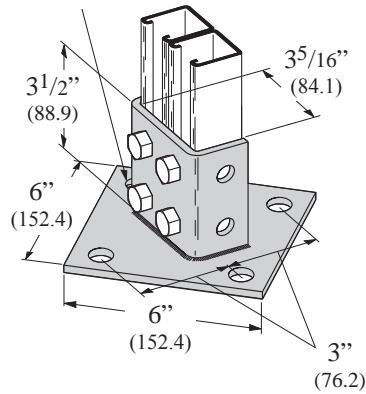

•Standard finishes: ZN, GRN

P281AFL POST BASE

•Standard finishes: ZN, GRN

POST BASES

P281 POST BASE FOR

•Standard finishes: ZN, GRN, HDG

3/4" (19.0)
DIA. 4 HOLES

P281SQ POST BASE