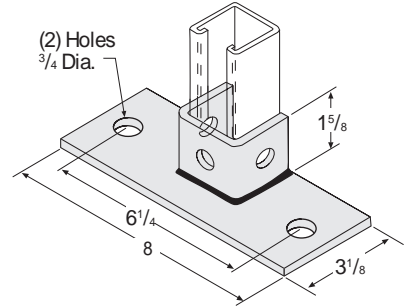

P279FL POST BASE

•Standard finishes: ZN, GRN