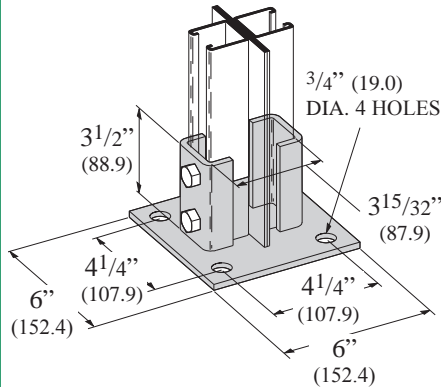

P281MSQ POST BASE

•Standard finishes: ZN, GRN