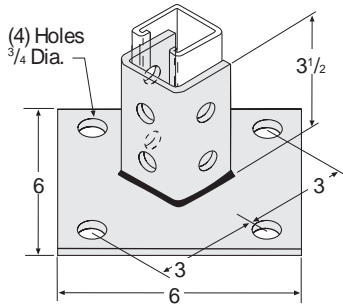

P280 POST BASE

•Standard finishes: ZN, GRN, HDG, SS4,