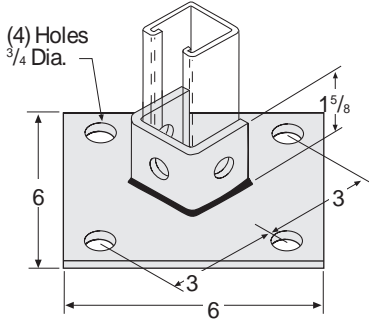

POST BASES

P279 POST BASE

•Standard finishes: ZN, GRN