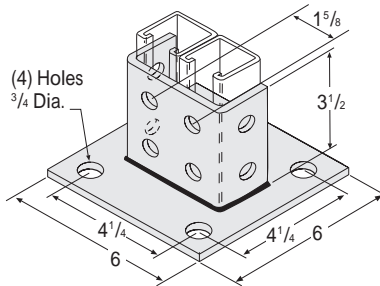

P281SQ POST BASE

•Standard finishes: ZN, GRN, HDG, SS4