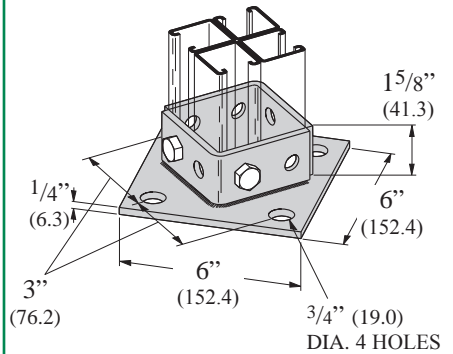

P570 POST BASE FOR FOUR CHANNEL COMBINATIONS

•Standard finishes: ZN, GRN