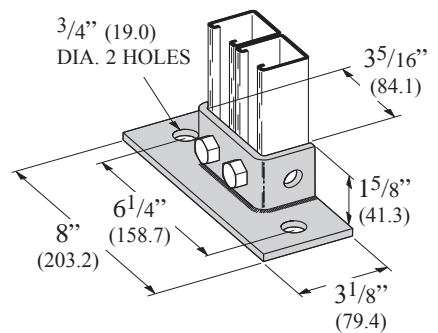

•Standard finishes: ZN, GRN

P281AFL POST BASE

•Standard finishes: ZN, GRN

POST BASES

P281 POST BASE FOR

•Standard finishes: ZN, GRN, HDG

3/4" (19.0)
DIA. 4 HOLES

P281SQ POST BASE