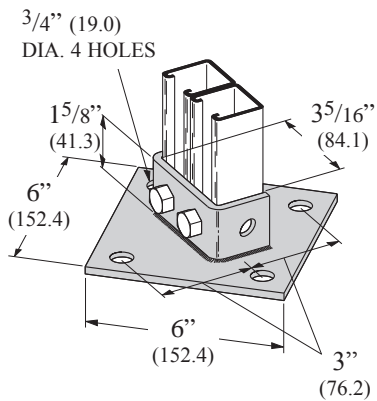

P281A POST BASE

•Standard finishes: ZN, GRN