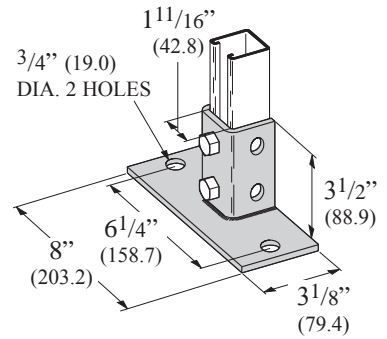

P280FL POST BASE

•Standard finishes: ZN, GRN, HDG, SS4