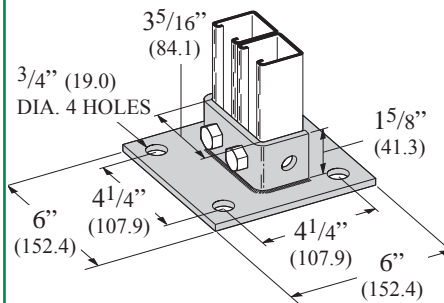

•Standard finishes: ZN, GRN

P281AFL POST BASE

•Standard finishes: ZN, GRN

POST BASES

P281 POST BASE FOR

•Standard finishes: ZN, GRN, HDG

3/4" (19.0)
DIA. 4 HOLES

P281SQ POST BASE