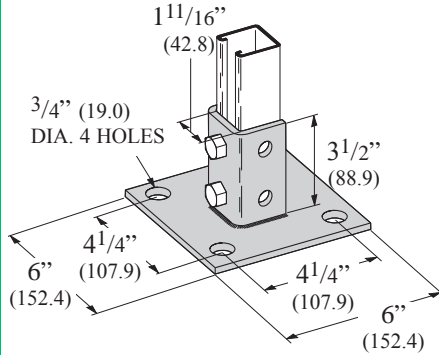

P280SQ POST BASE

•Standard finishes: ZN, GRN, HDG, SS4, AL