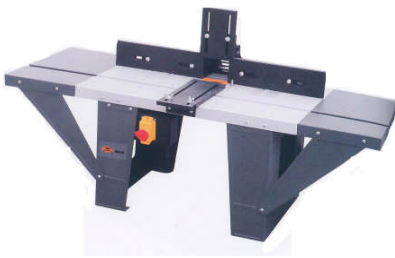

### DG6136A Router Table

Table Size: 610 X 360mm

Exterior Size: 655 X 360 X 310mm

Packing Size: 660 X 405 X 155mm

G.W/N.W.: 9/7.5Kgs

Loading Amount: 735PCS/20'; 1515PCS/40'

### DG6136 Router Table

Table Size: 610 X 360mm

Exterior Size: 655 X 360 X 310mm

Packing Size: 660 X 405 X 155mm

G.W/N.W.: 9/7.5Kgs

Loading Amount: 735PCS/20'; 1515PCS/40'

### DG6136D Router Table

Table Size: 610 X 360mm

Exterior Table Size(Left/Right): 210 X 360mm

Exterior Size: 1030 x 360 x 340mm

Packing Size: 850 x 415 x 207mm

G.W/N.W.: 13/11Kgs

Loading Amount: 480PCS/20'; 960PCS/40'