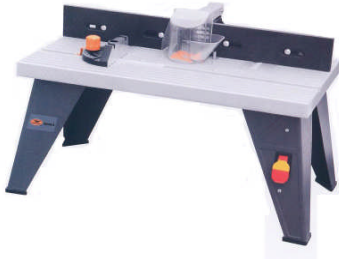

## Router Table

### DG6136A Router Table

Table Size: 610 X 360mm

Exterior Size: 655 X 360 X 310mm

Packing Size: 660 X 405 X 155mm

G.W/N.W.: 9/7.5Kgs

Loading Amount: 735PCS/20'; 1515PCS/40'

### DG6136 Router Table

Table Size: 610 X 360mm

Exterior Size: 655 X 360 X 310mm

Packing Size: 660 X 405 X 155mm

G.W/N.W.: 9/7.5Kgs

Loading Amount: 735PCS/20'; 1515PCS/40'

### DG6136D Router Table

Table Size: 610 X 360mm

Exterior Table Size(Left/Right): 210 X 360mm

Exterior Size: 1030 x 360 x 340mm

Packing Size: 850 x 415 x 207mm

G.W/N.W.: 13/11Kgs

Loading Amount: 480PCS/20'; 960PCS/40'